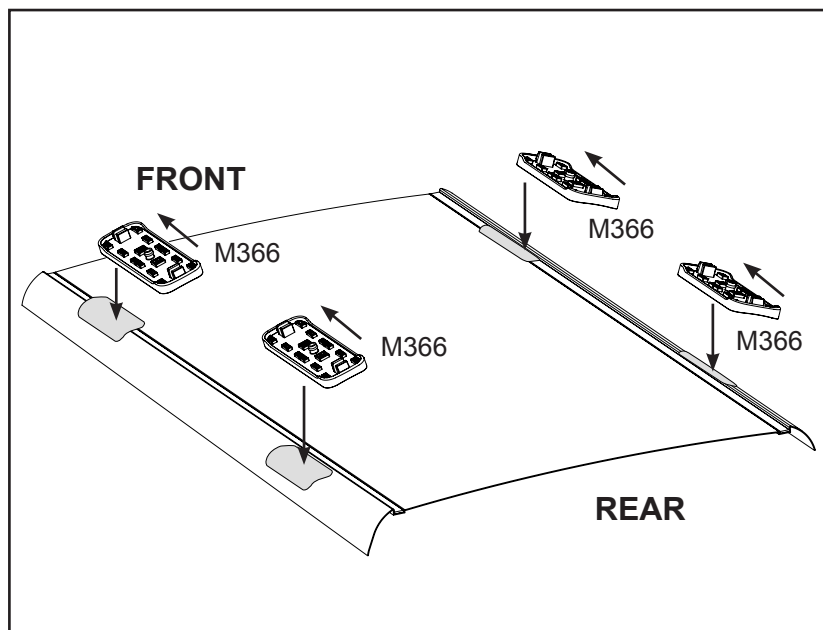

DK118 Rhino-Rack VA, Aero, Euro & HD crossbar instruction

Measurement A: CENTRE of door jamb to CENTRE arrow of leg foot plate.

Measurement B: CENTRE of Front leg foot plate arrow to CENTRE of Rear leg foot plate arrow.

Carrying capacity: Roof rack is rated to 75kg. Please refer to manufacturers handbook for your vehicles maximum roof load capacity. Always use the lower of the two figures.

If your vehicle is not listed on this fitting instruction please refer to your countries Rhino-Rack web site for the latest information.

VEHICLE	Date	Measurement A	Measurement B	Load Rating (includes racks 5kg/ 11lbs)
Volkswagen Golf (MK5) 5dr hatch (AU/NZ)	08/04-9/09	200mm / 7,7/8"	750mm / 29,17/32"	75kg / 165lbs
Volkswagen Golf (MK5) 5dr hatch (EUR)	04-09	200mm / 7,7/8"	750mm / 29,17/32"	75kg / 165lbs
Volkswagen Rabbit (MK5) 5dr hatch (USA)	06-09	200mm / 7,7/8"	750mm / 29,17/32"	75kg / 165lbs
Volkswagen GTI (MK5) 5dr hatch (AU/NZ)	08/04-9/09	200mm / 7,7/8"	750mm / 29,17/32"	75kg / 165lbs
Volkswagen GTI (MK5) 5dr hatch (EUR)	04-09	200mm / 7,7/8"	750mm / 29,17/32"	75kg / 165lbs
Volkswagen GTI (MK5) 5dr hatch (USA)	06-09	200mm / 7,7/8"	750mm / 29,17/32"	75kg / 165lbs