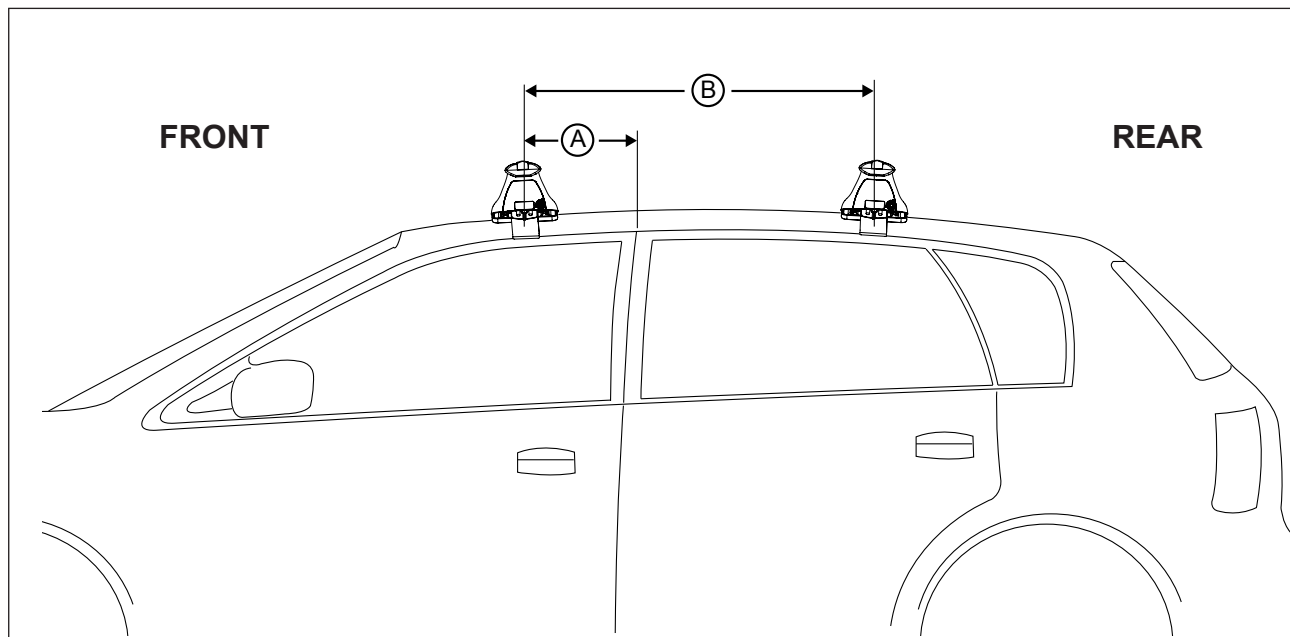

DK118 Rhino-Rack VA, Aero, Euro & HD crossbar instruction

Measurement A: CENTRE of door jamb to CENTRE arrow of leg foot plate.

Measurement B: CENTRE of Front leg foot plate arrow to CENTRE of Rear leg foot plate arrow.

Carrying capacity: Roof rack is rated to 75kg. Please refer to manufacturers handbook for your vehicles maximum roof load capacity. Always use the lower of the two figures.

If your vehicle is not listed on this fitting instruction please refer to your countries Rhino-Rack web site for the latest information.

VEHICLE	Date	Measurement A	Measurement B	Load Rating (includes racks 5kg/ 11lbs)
Volkswagen R32 (MK5) 5dr hatch (AU/NZ)	07/06-03/10	200mm / 7,7/8"	750mm / 29,17/32"	75kg / 165lbs
Volkswagen R32 (MK5) 5dr hatch (EUR)	05-09	200mm / 7,7/8"	750mm / 29,17/32"	75kg / 165lbs