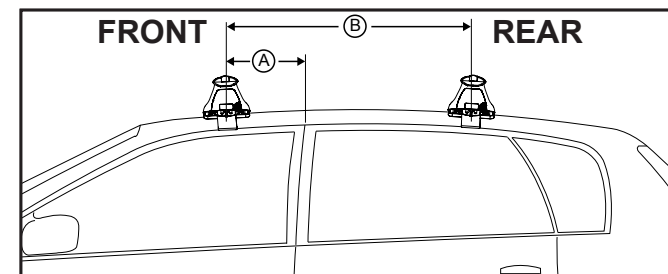

DK118 Rhino-Rack VA, Aero, Euro & HD crossbar instruction

Measurement A: CENTRE of door jamb to CENTRE arrow of leg foot plate.

Measurement B: CENTRE of Front leg foot plate arrow to CENTRE of Rear leg foot plate arrow.

Carrying capacity: Roof rack is rated to 75kg. Please refer to manufacturers handbook for your vehicles maximum roof load capacity. Always use the lower of the two figures.

If your vehicle is not listed on this fitting instruction please refer to your countries Rhino-Rack web site for the latest information.

VEHICLE	Date	Measurement A	Measurement B	Load Rating (includes racks 5kg/ 11lbs)
Volkswagen Golf (MK5) 5dr hatch (AU/NZ)	08/04-9/09	200mm / 7,7/8"	750mm / 29,17/32"	75kg / 165lbs
Volkswagen Golf (MK5) 5dr hatch (EUR)	04-09	200mm / 7,7/8"	750mm / 29,17/32"	75kg / 165lbs
Volkswagen Rabbit (MK5) 5dr hatch (USA)	06-09	200mm / 7,7/8"	750mm / 29,17/32"	75kg / 165lbs
Volkswagen GTI (MK5) 5dr hatch (AU/NZ)	08/04-9/09	200mm / 7,7/8"	750mm / 29,17/32"	75kg / 165lbs
Volkswagen GTI (MK5) 5dr hatch (EUR)	04-09	200mm / 7,7/8"	750mm / 29,17/32"	75kg / 165lbs
Volkswagen GTI (MK5) 5dr hatch (USA)	06-09	200mm / 7,7/8"	750mm / 29,17/32"	75kg / 165lbs