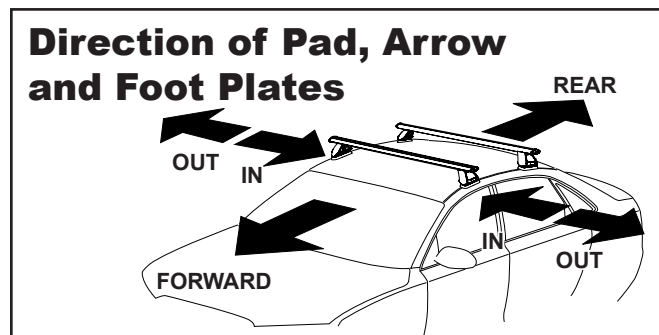

DK118 Rhino-Rack VA, Aero, Euro & HD crossbar instruction

Measurement A: CENTRE of door jamb to CENTRE arrow of leg foot plate.

Measurement B: CENTRE of Front leg foot plate arrow to CENTRE of Rear leg foot plate arrow.

Carrying capacity: Roof rack is rated to 75kg. Please refer to manufacturers handbook for your vehicles maximum roof load capacity. Always use the lower of the two figures.

If your vehicle is not listed on this fitting instruction please refer to your countries Rhino-Rack web site for the latest information.

VEHICLE	Date	Measurement A	Measurement B	Load Rating (includes racks 5kg/ 11lbs)
Volkswagen Golf (MK5) 5dr hatch (AU/NZ)	08/04-9/09	200mm / 7,7/8"	750mm / 29,17/32"	75kg / 165lbs
Volkswagen Golf (MK5) 5dr hatch (EUR)	04-09	200mm / 7,7/8"	750mm / 29,17/32"	75kg / 165lbs
Volkswagen Rabbit (MK5) 5dr hatch (USA)	06-09	200mm / 7,7/8"	750mm / 29,17/32"	75kg / 165lbs
Volkswagen GTI (MK5) 5dr hatch (AU/NZ)	08/04-9/09	200mm / 7,7/8"	750mm / 29,17/32"	75kg / 165lbs
Volkswagen GTI (MK5) 5dr hatch (EUR)	04-09	200mm / 7,7/8"	750mm / 29,17/32"	75kg / 165lbs
Volkswagen GTI (MK5) 5dr hatch (USA)	06-09	200mm / 7,7/8"	750mm / 29,17/32"	75kg / 165lbs