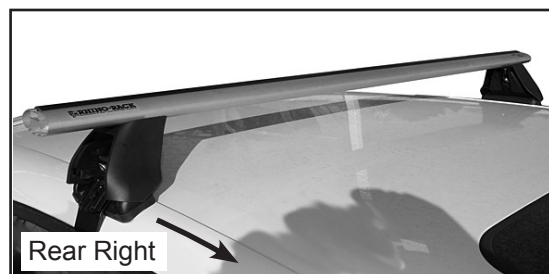

DK118 Rhino-Rack VA, Aero, Euro & HD crossbar instruction

Measurement A: CENTRE of door jamb to CENTRE arrow of leg foot plate.

Measurement B: CENTRE of Front leg foot plate arrow to CENTRE of Rear leg foot plate arrow.

Carrying capacity: Roof rack is rated to 75kg. Please refer to manufacturers handbook for your vehicles maximum roof load capacity. Always use the lower of the two figures.

If your vehicle is not listed on this fitting instruction please refer to your countries Rhino-Rack web site for the latest information.

VEHICLE	Date	Measurement A	Measurement B	Load Rating (includes racks 5kg/ 11lbs)
Volkswagen Golf (MK5) 5dr hatch (AU/NZ)	08/04-9/09	200mm / 7,7/8"	750mm / 29,17/32"	75kg / 165lbs
Volkswagen Golf (MK5) 5dr hatch (EUR)	04-09	200mm / 7,7/8"	750mm / 29,17/32"	75kg / 165lbs
Volkswagen Rabbit (MK5) 5dr hatch (USA)	06-09	200mm / 7,7/8"	750mm / 29,17/32"	75kg / 165lbs
Volkswagen GTI (MK5) 5dr hatch (AU/NZ)	08/04-9/09	200mm / 7,7/8"	750mm / 29,17/32"	75kg / 165lbs
Volkswagen GTI (MK5) 5dr hatch (EUR)	04-09	200mm / 7,7/8"	750mm / 29,17/32"	75kg / 165lbs
Volkswagen GTI (MK5) 5dr hatch (USA)	06-09	200mm / 7,7/8"	750mm / 29,17/32"	75kg / 165lbs