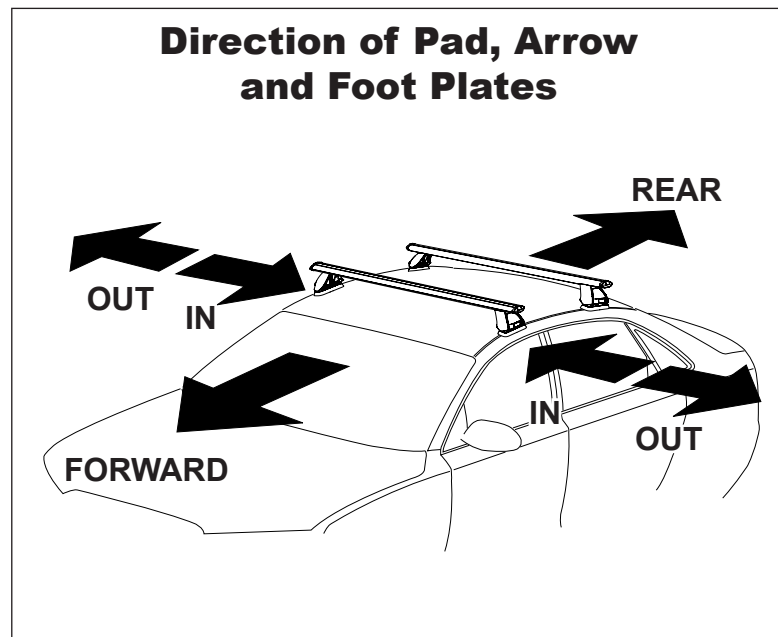

DK118 Rhino-Rack VA, Aero, Euro & HD crossbar instruction

Measurement A: CENTRE of door jamb to CENTRE arrow of leg foot plate.

Measurement B: CENTRE of Front leg foot plate arrow to CENTRE of Rear leg foot plate arrow.

Carrying capacity: Roof rack is rated to 75kg. Please refer to manufacturers handbook for your vehicles maximum roof load capacity. Always use the lower of the two figures.

If your vehicle is not listed on this fitting instruction please refer to your countries Rhino-Rack web site for the latest information.

VEHICLE	Date	Measurement A	Measurement B	Load Rating (includes racks 5kg/ 11lbs)
Volkswagen R32 (MK5) 5dr hatch (AU/NZ)	07/06-03/10	200mm / 7,7/8"	750mm / 29,17/32"	75kg / 165lbs
Volkswagen R32 (MK5) 5dr hatch (EUR)	05-09	200mm / 7,7/8"	750mm / 29,17/32"	75kg / 165lbs