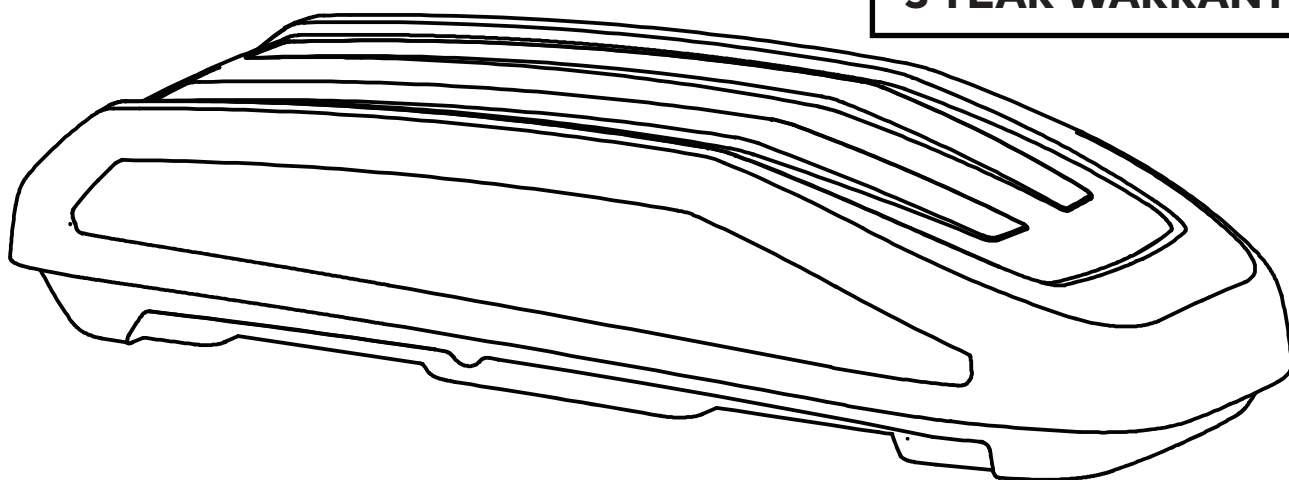

MAX ROOF BOX LOAD RATING: 75 KG

**PLEASE REFER TO VEHICLE MANUFACTURER SPECIFICATIONS FOR MAX ROOF LOAD RATING
(TOTAL LOAD EQUALS WEIGHT OF BARS + ROOF BOX + CARGO)**

FIRST TIME INSTALLATION

- Please read instructions carefully before installation.
- Check the contents of kit. Contact your YAKIMA dealer if any parts appear missing or damaged.
- Clean your vehicle roof prior to fitting the EasyTrip.
- Place these instructions in the vehicle's glove box after installation is complete.

3 YEAR WARRANTY

KIT CONTENTS

	EasyTrip 400 L	EasyTrip 470 L	EasyTrip 550 L
	L 165 cm W 90 cm H 41 cm	L 186 cm W 90 cm H 43 cm	L 206 cm W 90 cm H 47 cm
	13.8 kg	16 kg	20 kg
	MAX 75 kg	MAX 75 kg	MAX 75 kg