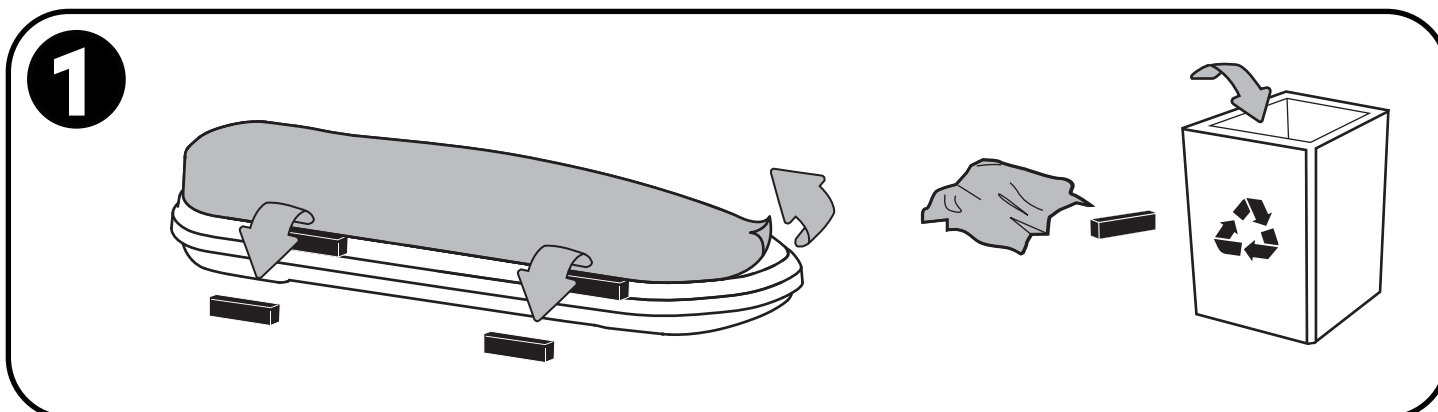

MAX ROOF BOX LOAD RATING: 75 KG

**PLEASE REFER TO VEHICLE MANUFACTURER SPECIFICATIONS FOR MAX ROOF LOAD RATING
(TOTAL LOAD EQUALS WEIGHT OF BARS + ROOF BOX + CARGO)**

FIRST TIME INSTALLATION

- Please read instructions carefully before installation.
- Check the contents of kit. Contact your YAKIMA dealer if any parts appear missing or damaged.
- Clean your vehicle roof prior to fitting the EasyTrip.
- Place these instructions in the vehicle's glove box after installation is complete.

3 YEAR WARRANTY

KIT CONTENTS

	EasyTrip 400 L	EasyTrip 470 L	EasyTrip 550 L
	L 165 cm W 90 cm H 41 cm	L 186 cm W 90 cm H 43 cm	L 206 cm W 90 cm H 47 cm
	13.8 kg	16 kg	20 kg
	MAX 75 kg	MAX 75 kg	MAX 75 kg

2

EasyTrip 400 - 40 cm MIN | 100 cm MAX
EasyTrip 470 - 46 cm MIN | 115 cm MAX
EasyTrip 550 - 50 cm MIN | 120 cm MAX

3

3.1

3.2

3.3

3.4

4