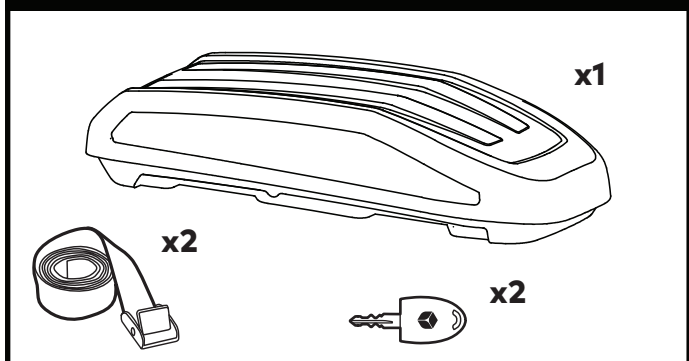

MAX ROOF BOX LOAD RATING: 75 KG

**PLEASE REFER TO VEHICLE MANUFACTURER SPECIFICATIONS FOR MAX ROOF LOAD RATING
(TOTAL LOAD EQUALS WEIGHT OF BARS + ROOF BOX + CARGO)**

FIRST TIME INSTALLATION

- Please read instructions carefully before installation.
- Check the contents of kit. Contact your YAKIMA dealer if any parts appear missing or damaged.
- Clean your vehicle roof prior to fitting the EasyTrip.
- Place these instructions in the vehicle's glove box after installation is complete.

3 YEAR WARRANTY

KIT CONTENTS

	EasyTrip 400 L	EasyTrip 470 L	EasyTrip 550 L
	L 165 cm W 90 cm H 41 cm	L 186 cm W 90 cm H 43 cm	L 206 cm W 90 cm H 47 cm
	13.8 kg	16 kg	20 kg
	MAX 75 kg	MAX 75 kg	MAX 75 kg