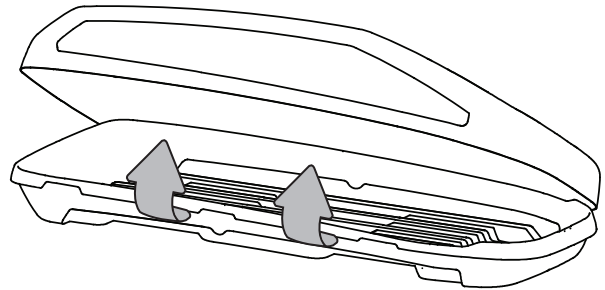

MAX ROOF BOX LOAD RATING: 75 KG

**PLEASE REFER TO VEHICLE MANUFACTURER SPECIFICATIONS FOR MAX ROOF LOAD RATING
(TOTAL LOAD EQUALS WEIGHT OF BARS + ROOF BOX + CARGO)**

FIRST TIME INSTALLATION

- Please read instructions carefully before installation.
- Check the contents of kit. Contact your YAKIMA dealer if any parts appear missing or damaged.
- Clean your vehicle roof prior to fitting the EasyTrip.
- Place these instructions in the vehicle's glove box after installation is complete.

3 YEAR WARRANTY

KIT CONTENTS

	EasyTrip 400 L	EasyTrip 470 L	EasyTrip 550 L
	L 165 cm W 90 cm H 41 cm	L 186 cm W 90 cm H 43 cm	L 206 cm W 90 cm H 47 cm
	13.8 kg	16 kg	20 kg
	MAX 75 kg	MAX 75 kg	MAX 75 kg

2

EasyTrip 400 - 40 cm MIN | 100 cm MAX
EasyTrip 470 - 46 cm MIN | 115 cm MAX
EasyTrip 550 - 50 cm MIN | 120 cm MAX

3

3.1

3.2

3.3

3.4

4