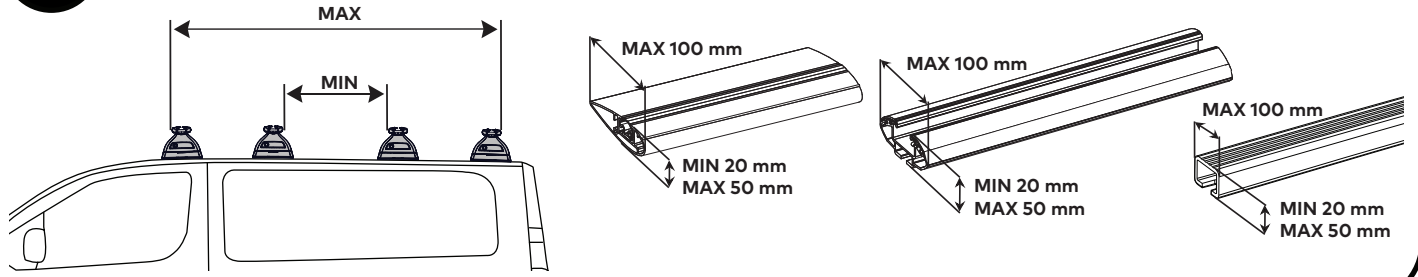

MAX ROOF BOX LOAD RATING: 75 KG

**PLEASE REFER TO VEHICLE MANUFACTURER SPECIFICATIONS FOR MAX ROOF LOAD RATING
(TOTAL LOAD EQUALS WEIGHT OF BARS + ROOF BOX + CARGO)**

FIRST TIME INSTALLATION

- Please read instructions carefully before installation.
- Check the contents of kit. Contact your YAKIMA dealer if any parts appear missing or damaged.
- Clean your vehicle roof prior to fitting the EasyTrip.
- Place these instructions in the vehicle's glove box after installation is complete.

3 YEAR WARRANTY

KIT CONTENTS

	EasyTrip 400 L	EasyTrip 470 L	EasyTrip 550 L
	L 165 cm W 90 cm H 41 cm	L 186 cm W 90 cm H 43 cm	L 206 cm W 90 cm H 47 cm
	13.8 kg	16 kg	20 kg
	MAX 75 kg	MAX 75 kg	MAX 75 kg

2

EasyTrip 400 - 40 cm MIN | 100 cm MAX
EasyTrip 470 - 46 cm MIN | 115 cm MAX
EasyTrip 550 - 50 cm MIN | 120 cm MAX

3

3.1

3.2

3.3

3.4

4